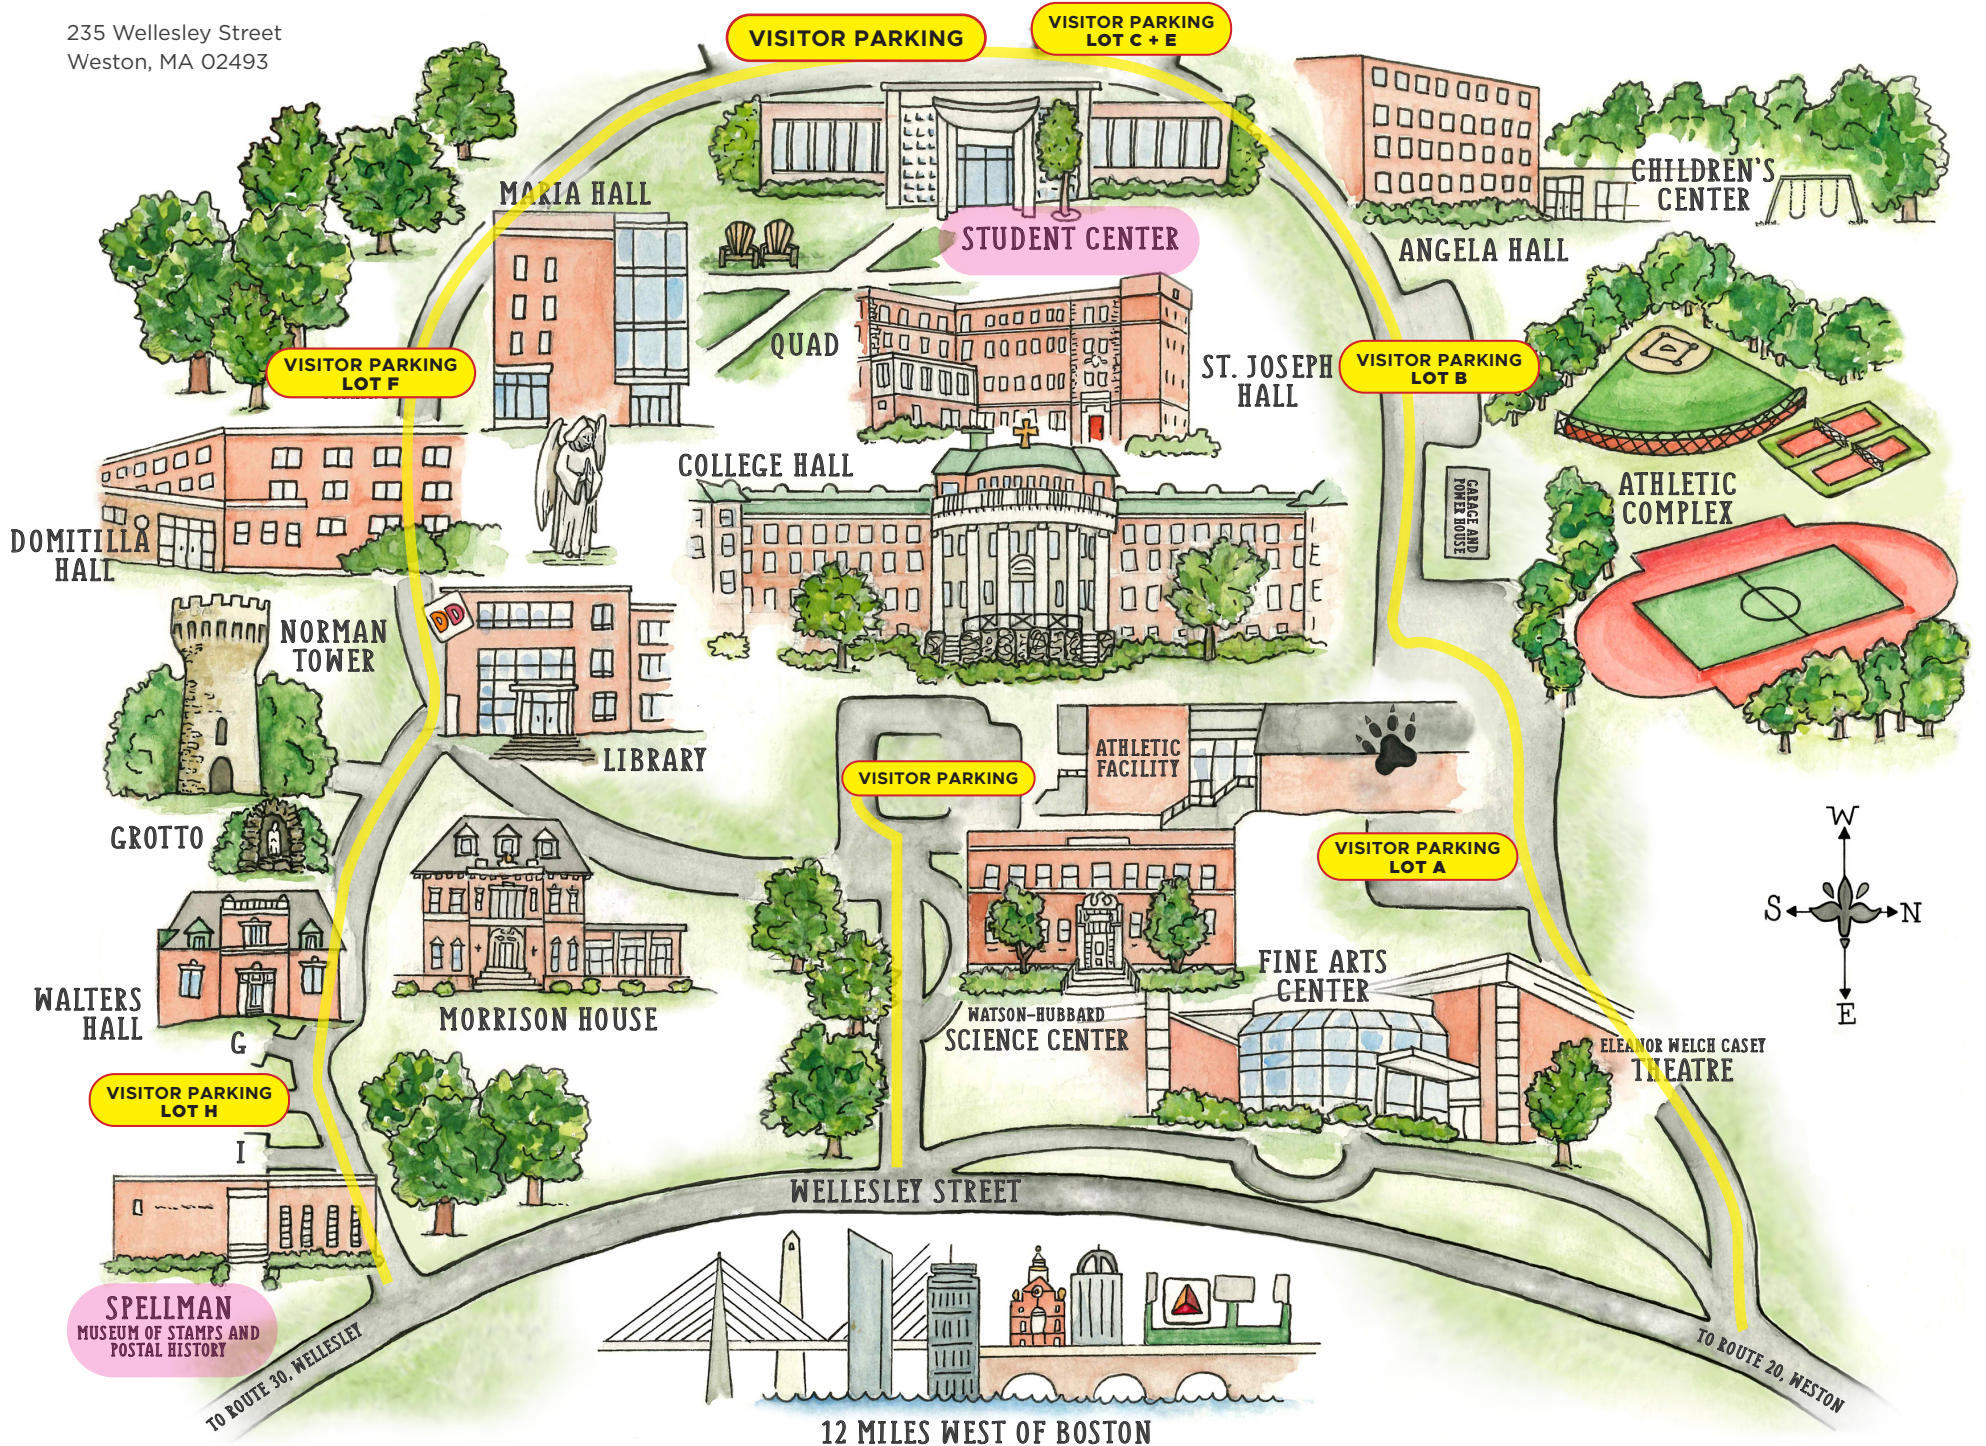

REGIS

235 Wellesley Street
Weston, MA 02493

VISITOR PARKING

VISITOR PARKING LOT C + E

MARIA HALL

STUDENT CENTER

CHILDREN'S CENTER

ANGELA HALL

VISITOR PARKING LOT F

QUAD

ST. JOSEPH HALL

VISITOR PARKING LOT B

DOMITILLA HALL

COLLEGE HALL

ATHLETIC COMPLEX

NORMAN TOWER

LIBRARY

VISITOR PARKING

ATHLETIC FACILITY

VISITOR PARKING LOT A

GROTTO

MORRISON HOUSE

WATSON-HUBBARD SCIENCE CENTER

FINE ARTS CENTER

WALTERS HALL

ELEANOR WELCH CASEY THEATRE

VISITOR PARKING LOT H

WELLESLEY STREET

SPELLMAN MUSEUM OF STAMPS AND POSTAL HISTORY

TO ROUTE 30, WELLESLEY

TO ROUTE 20, WESTON

12 MILES WEST OF BOSTON